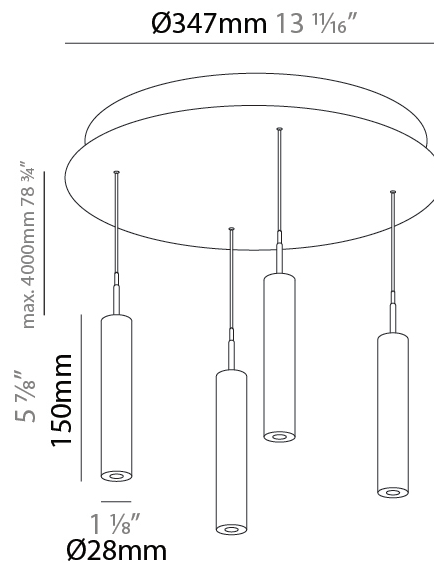

GENERAL

Series: G-Mini Round
Subseries: G-Mini Round Hangover
Partner: Prolicht
Division: Architectural
Installation: Suspension
Product Type: Clusters
Mounting Location: Ceiling
Light Distribution: Direct

PHYSICAL

Shape: Cylinder
Diameter (mm): 347
Diameter (in): 13 11/16
Height (mm): 150
Height (in): 5 7/8
Diffuser: Shine Ring - NOR / OPL / YEL / ORA / RED / BLU / GRN
Fixture Finish: SSR / BKV / CWI / CRY / HAB / UFT / ITA / RUA / FTG / MYG / LOD / PUS / FRO / FUP / KIA / POP / BLS / SPG / MEY / GOH / CHC / COM / ABZ / JAG / OBR / MOS / ROR
Accent Finish: NOF / COP / MIR / SSS
Fixture Material: Extruded Aluminum / Steel
Cable Details: 2000mm/78 3/4" / 4000mm/157 1/2" - Cable, Black, Green, Orange, Red, White

ELECTRICAL

Lamp Type: LED (Zhaga Standard)
Input Wattage (W): 26
Total Output Wattage (W): 23.7
Dimming: Non-Dimmable
Driver Included: Yes
Driver Location: Integrated
Driver Type: Constant Current - Universal
Driver Class: Class 2
Input Voltage (V): 120 - 277

LED

Color Temperature (°K): 2700 / 3000 / 3500 / 4000
Max. Delivered Lumen (lm): 1557 / 1421 / 1499 / 1450
Nominal Lumen (lm): 1840 / 1949 / 2057 / 2112
CRI: >90 CRI
Lamp Life (hrs): 50000

OPTICAL

Beam Angle: 32 / 58

RATINGS AND CERTIFICATIONS

Certified By: Certified for North American Standards
IP rating: IP20