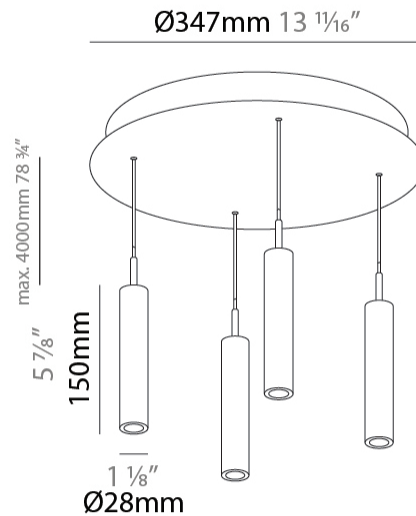

GENERAL

Series: G-Mini Round
Subseries: G-Mini Round Hangover
Partner: Prolicht
Division: Architectural
Installation: Suspension
Product Type: Clusters
Mounting Location: Ceiling
Light Distribution: Direct

PHYSICAL

Shape: Cylinder
Diameter (mm): 347
Diameter (in): 13 11/16
Height (mm): 150
Height (in): 5 7/8
Fixture Finish: SSR / BKV / CWI / CRY / HAB / UFT / ITA / RUA / FTG / MYG / LOD / PUS / FRO / FUP / KIA / POP / BLS / SPG / MEY / GOH / CHC / COM / ABZ / JAG / OBR / MOS / ROR
Accent Finish: NOF / COP / MIR / SSS
Fixture Material: Extruded Aluminum / Steel
Cable Details: 2000mm/78 3/4" / 4000mm/157 1/2" - Cable, Black, Green, Orange, Red, White

ELECTRICAL

Lamp Type: LED (Zhaga Standard)
Input Wattage (W): 26
Total Output Wattage (W): 23.7
Dimming: Tri-Mode (Non-Dimming and Phase Dimming (120Vac only) and 0-10V Dimming)
Driver Included: Yes
Driver Location: Integrated
Driver Type: Constant Current - Universal
Driver Class: Class 2
Input Voltage (V): 120 - 277

LED

Color Temperature (°K): 2700 / 3000 / 3500 / 4000
Max. Delivered Lumen (lm): 1614 / 1709 / 1804 / 1852
Nominal Lumen (lm): 1840 / 1949 / 2057 / 2112
CRI: >90 CRI
Lamp Life (hrs): 50000

OPTICAL

Beam Angle: 20 / 26 / 56

RATINGS AND CERTIFICATIONS

Certified By: Certified for North American Standards
IP rating: IP20